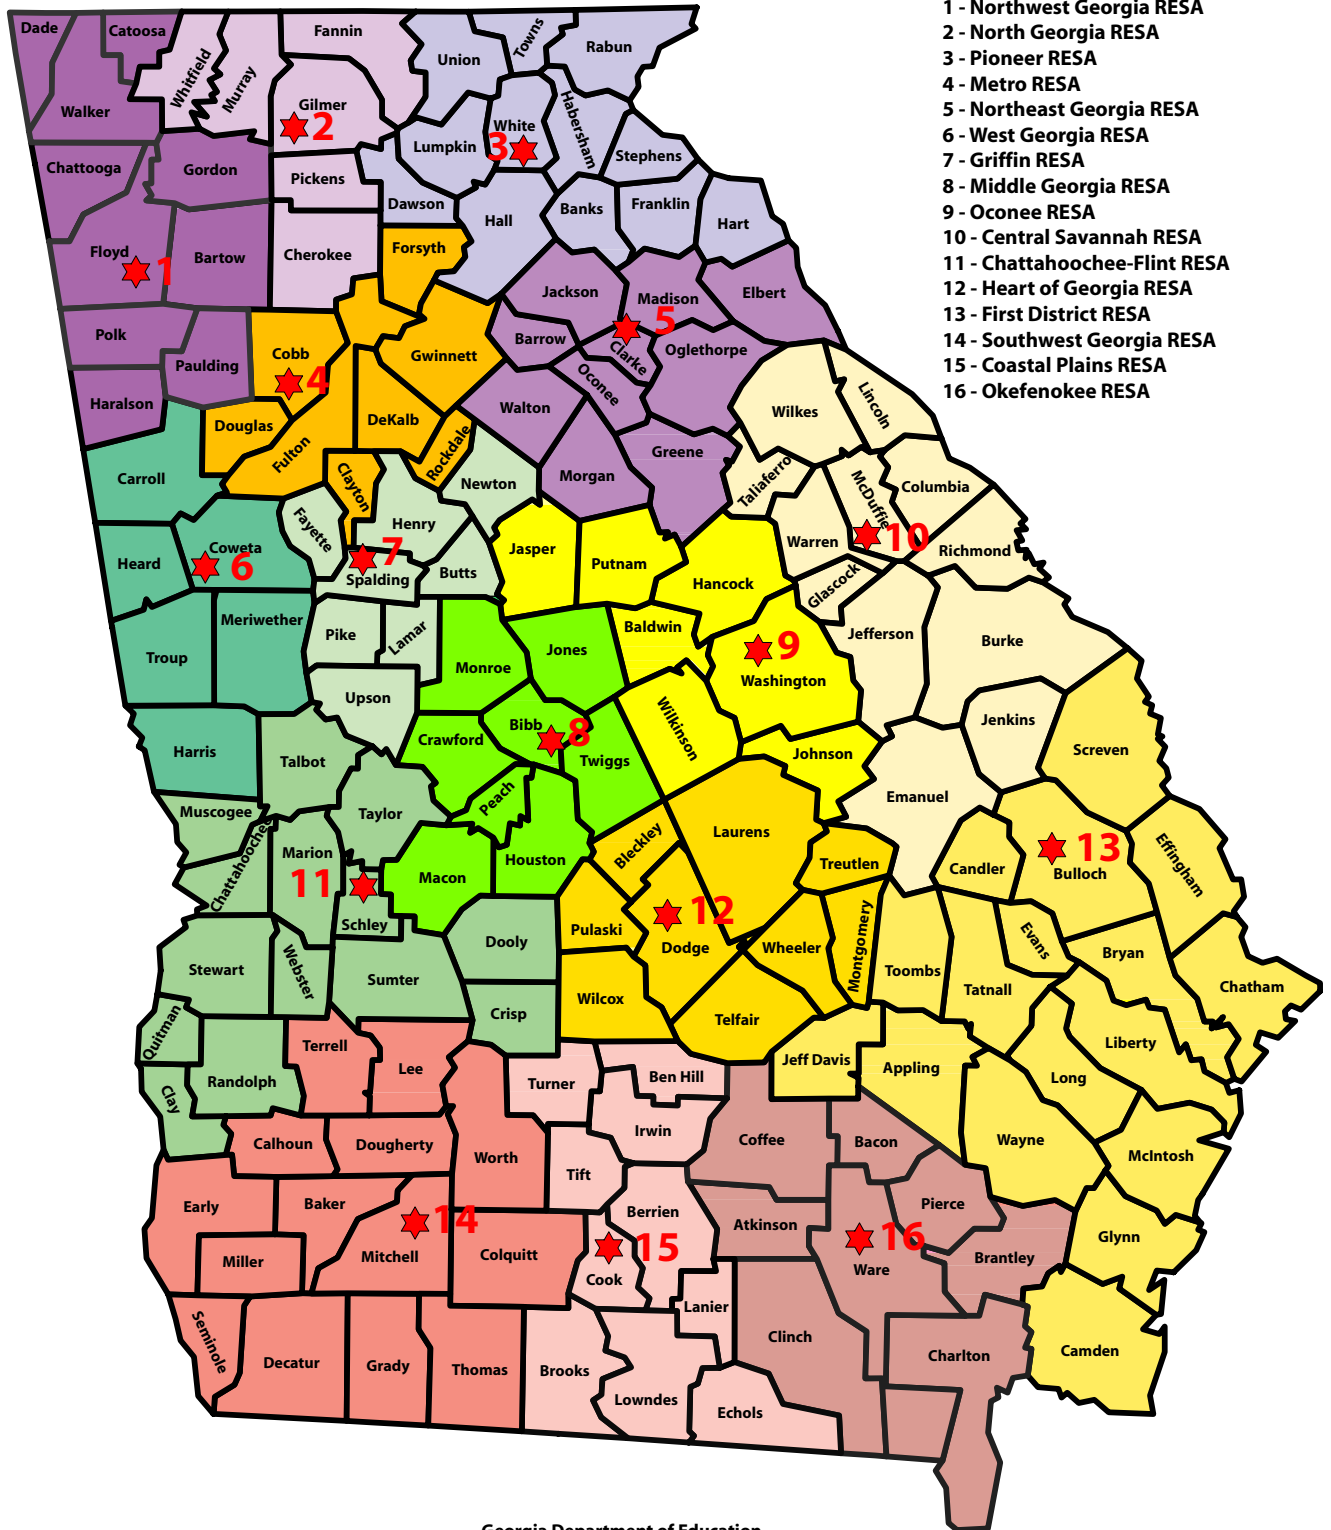

Division of School and Leader Quality

School Improvement Regions with RESAs

- 1 - Northwest Georgia RESA
- 2 - North Georgia RESA
- 3 - Pioneer RESA
- 4 - Metro RESA
- 5 - Northeast Georgia RESA
- 6 - West Georgia RESA
- 7 - Griffin RESA
- 8 - Middle Georgia RESA
- 9 - Oconee RESA
- 10 - Central Savannah RESA
- 11 - Chattahoochee-Flint RESA
- 12 - Heart of Georgia RESA
- 13 - First District RESA
- 14 - Southwest Georgia RESA
- 15 - Coastal Plains RESA
- 16 - Okefenokee RESA